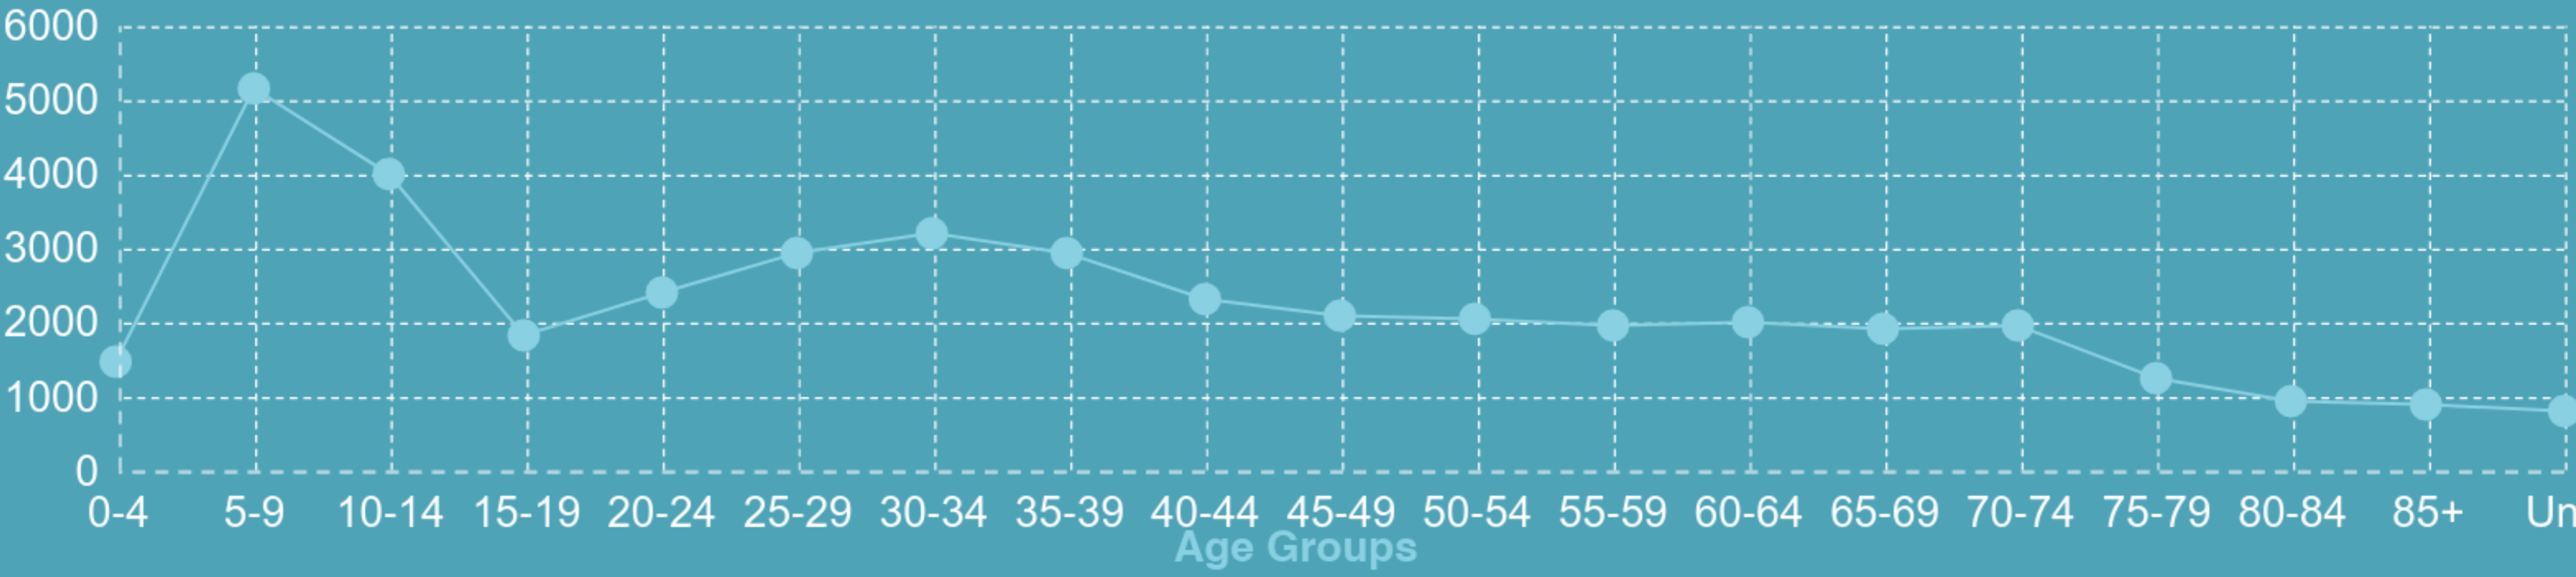

Service Overview

June 2019

Library Service

Age Range of Doncaster Library Members

Library Visits	Library Enquiries	Issues	Computer Use (hrs)	New Library Members	Active Library Members	Library Web Hits	Library Volunteers into Work
49,966	25,837	24,357	8827	540	25,119	15,415	3

Total Library Members
41,637

Library members with a disability: **2.66%**

Disability % for Doncaster: **21.7%**

46.9% of Library Members aged 0-18yrs are from a BME background

11.82% of Males living in Doncaster are Library Members

Doncaster 1914-18 Performance

3 Volunteers engaged	15 Volunteer hrs	0 Volunteers into Work	Website Visitors: 1,309	Page Views: 3,103
----------------------	------------------	------------------------	-------------------------	-------------------