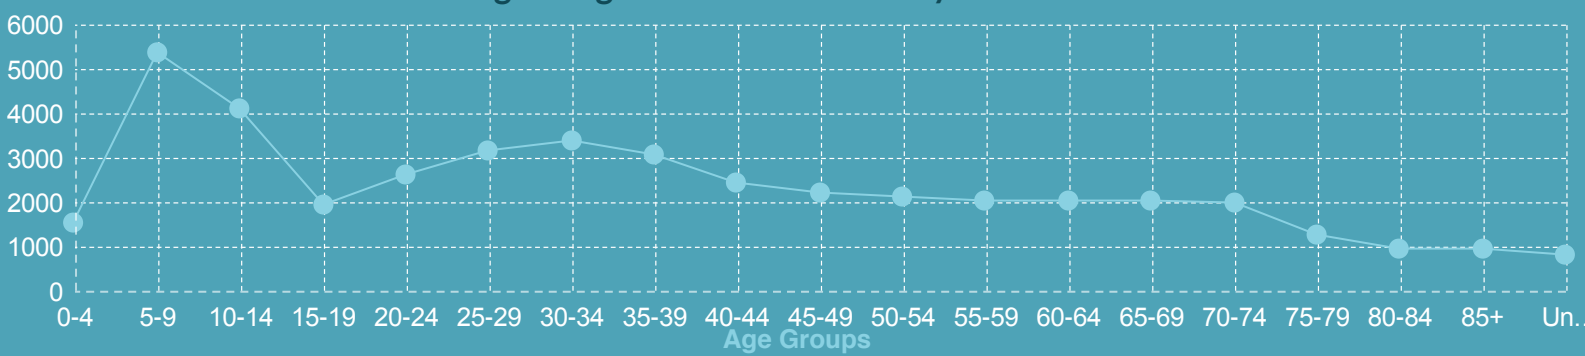

Service

March 2019

Overview

Library Service

Age Range of Doncaster Library Members

Library Visits	Library Enquiries	Issues	Computer Use (hrs)	New Library Members	Active Library Members	Library Web Hits	Library Volunteers into Work
55,276	29,936	24,683	10,878	690	25,724	19,170	4

Ethnicity Of Community

Ethnic Group	% of Library Community	% of Doncaster Community
White British	60.41%	91.8%
White Other	4.92%	3.4%
Mixed/Multiple	0.02%	1.1%
Asian/Asian British	2.69%	2.5%
Black/African/Caribbean/Black British	2.57%	0.8%
Other Ethnic Group	1.87%	0.4%
Ethnic Group not supplied	27.13%	0%

Total Library Members
43625

Library members with a disability
2.7%

Disability % for Doncaster
21.7%

41.75% of Library Members aged 0-18yrs are from a BME background

12.46% of Males living in Doncaster are Library Members

15.92% of Females living in Doncaster are Library Members

Heritage Services

Avg. transaction Value	Avg. spend per visitor	Museum Visits	Cusworth Visits	Museum School Visits	Cusworth School Visits	Schools Income	Total Volunteer Hours
£2.69	£0.40	1936	2197	359	245	£450	221

Doncaster 1914-18 Performance

3 Volunteers engaged	28 Volunteer hrs	0 Volunteers into Work	Website Visitors 979
			Page Views 2568

Social Media

Libraries Followers: 2408 Impressions: 22300 Top Tweet Impressions: 3015	Libraries Likes: 1079 Impressions: 8102	Libraries Followers: 262 Avg. Daily Impressions: 834 Avg. Monthly Viewers: 33,590
Museum Followers: 5516 Impressions: 4518 Top Tweet Impressions: 994	Museum Likes: 2732 Impressions: 41470	
Cusworth Followers: 3554 Impressions: 2918 Top Tweet Impressions: 1067	Cusworth Likes: 6041 Impressions: 31717