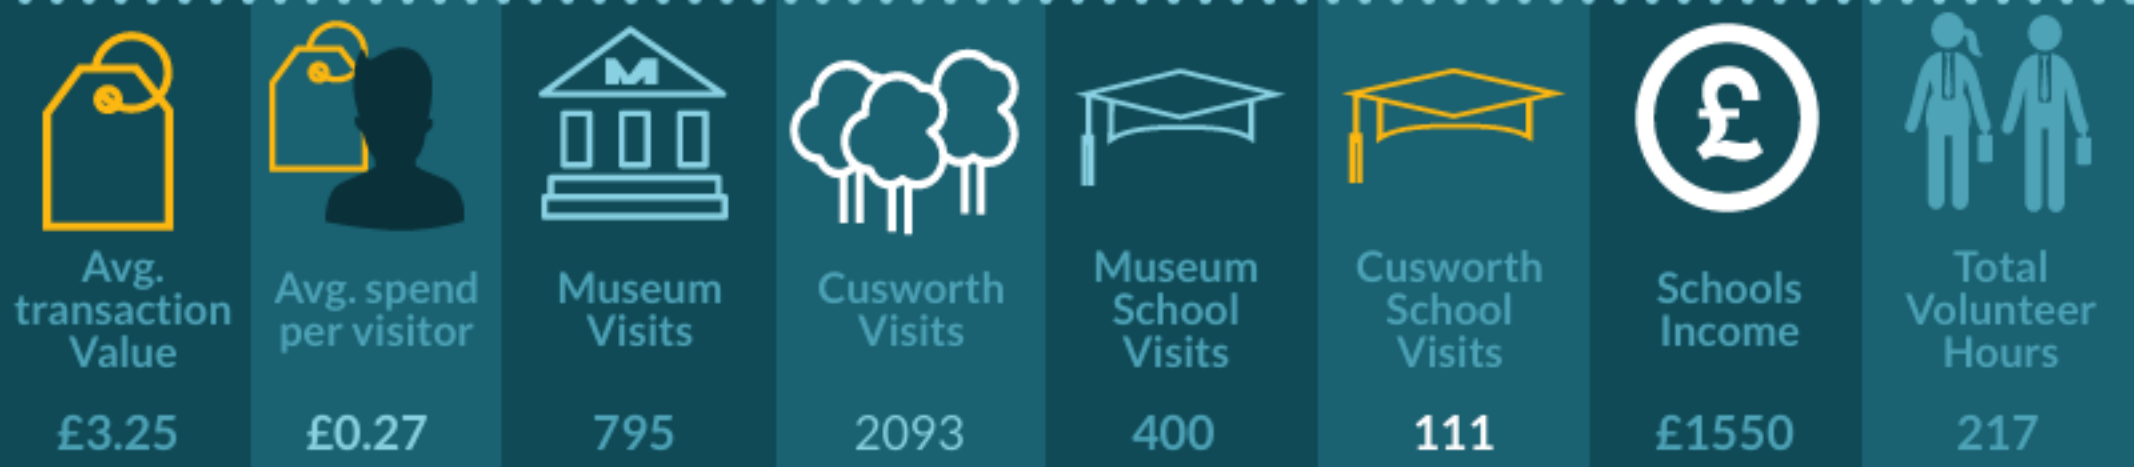

Heritage Services

Social Media

Libraries
Followers: 2533
Impressions: 20800
Top Tweet Impressions: 3485

Libraries
Likes: 1179
Impressions: 14450

Libraries
Followers: 273
Total Audience: 23090
Total Impressions: 27212

Museum
Followers: 4689
Impressions: 13700
Top Tweet Impressions: 1522

Museum
Likes: 2950
Impressions: 28130

Cusworth
Followers: 3672
Impressions: 1871
Top Tweet Impressions: 293

Cusworth
Likes: 6714
Impressions: 29511

DALS
Followers: 31
Impressions: 137
Top Tweet Impressions: 21

DALS
Likes: 185
Impressions: 3497

powered by