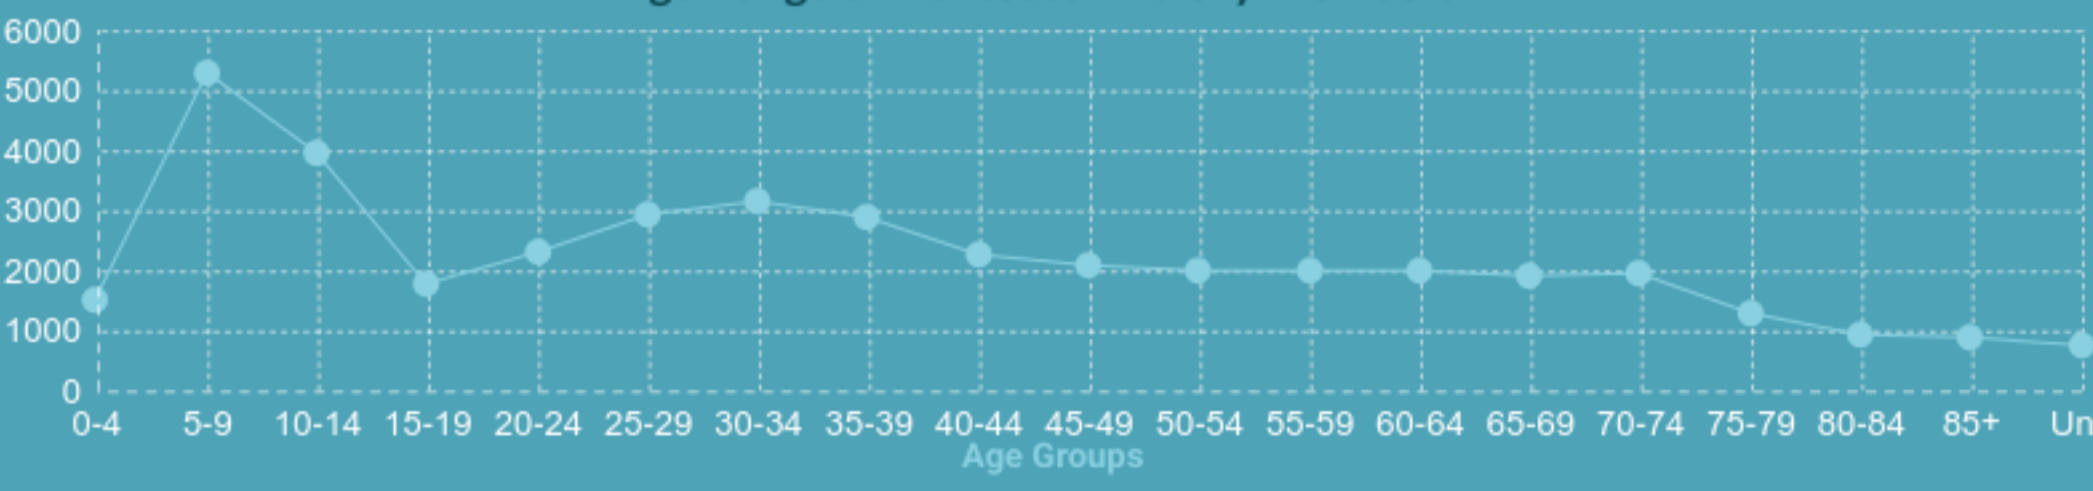

Service Overview

August 2019

Library Service

Age Range of Doncaster Library Members

Library Visits	Library Enquiries	Issues	Computer Use (hrs)	New Library Members	Active Library Members	Library Web Hits	Library Volunteers into Work
43,406	21,627	31,450	9331	952	25,092	17,200	0