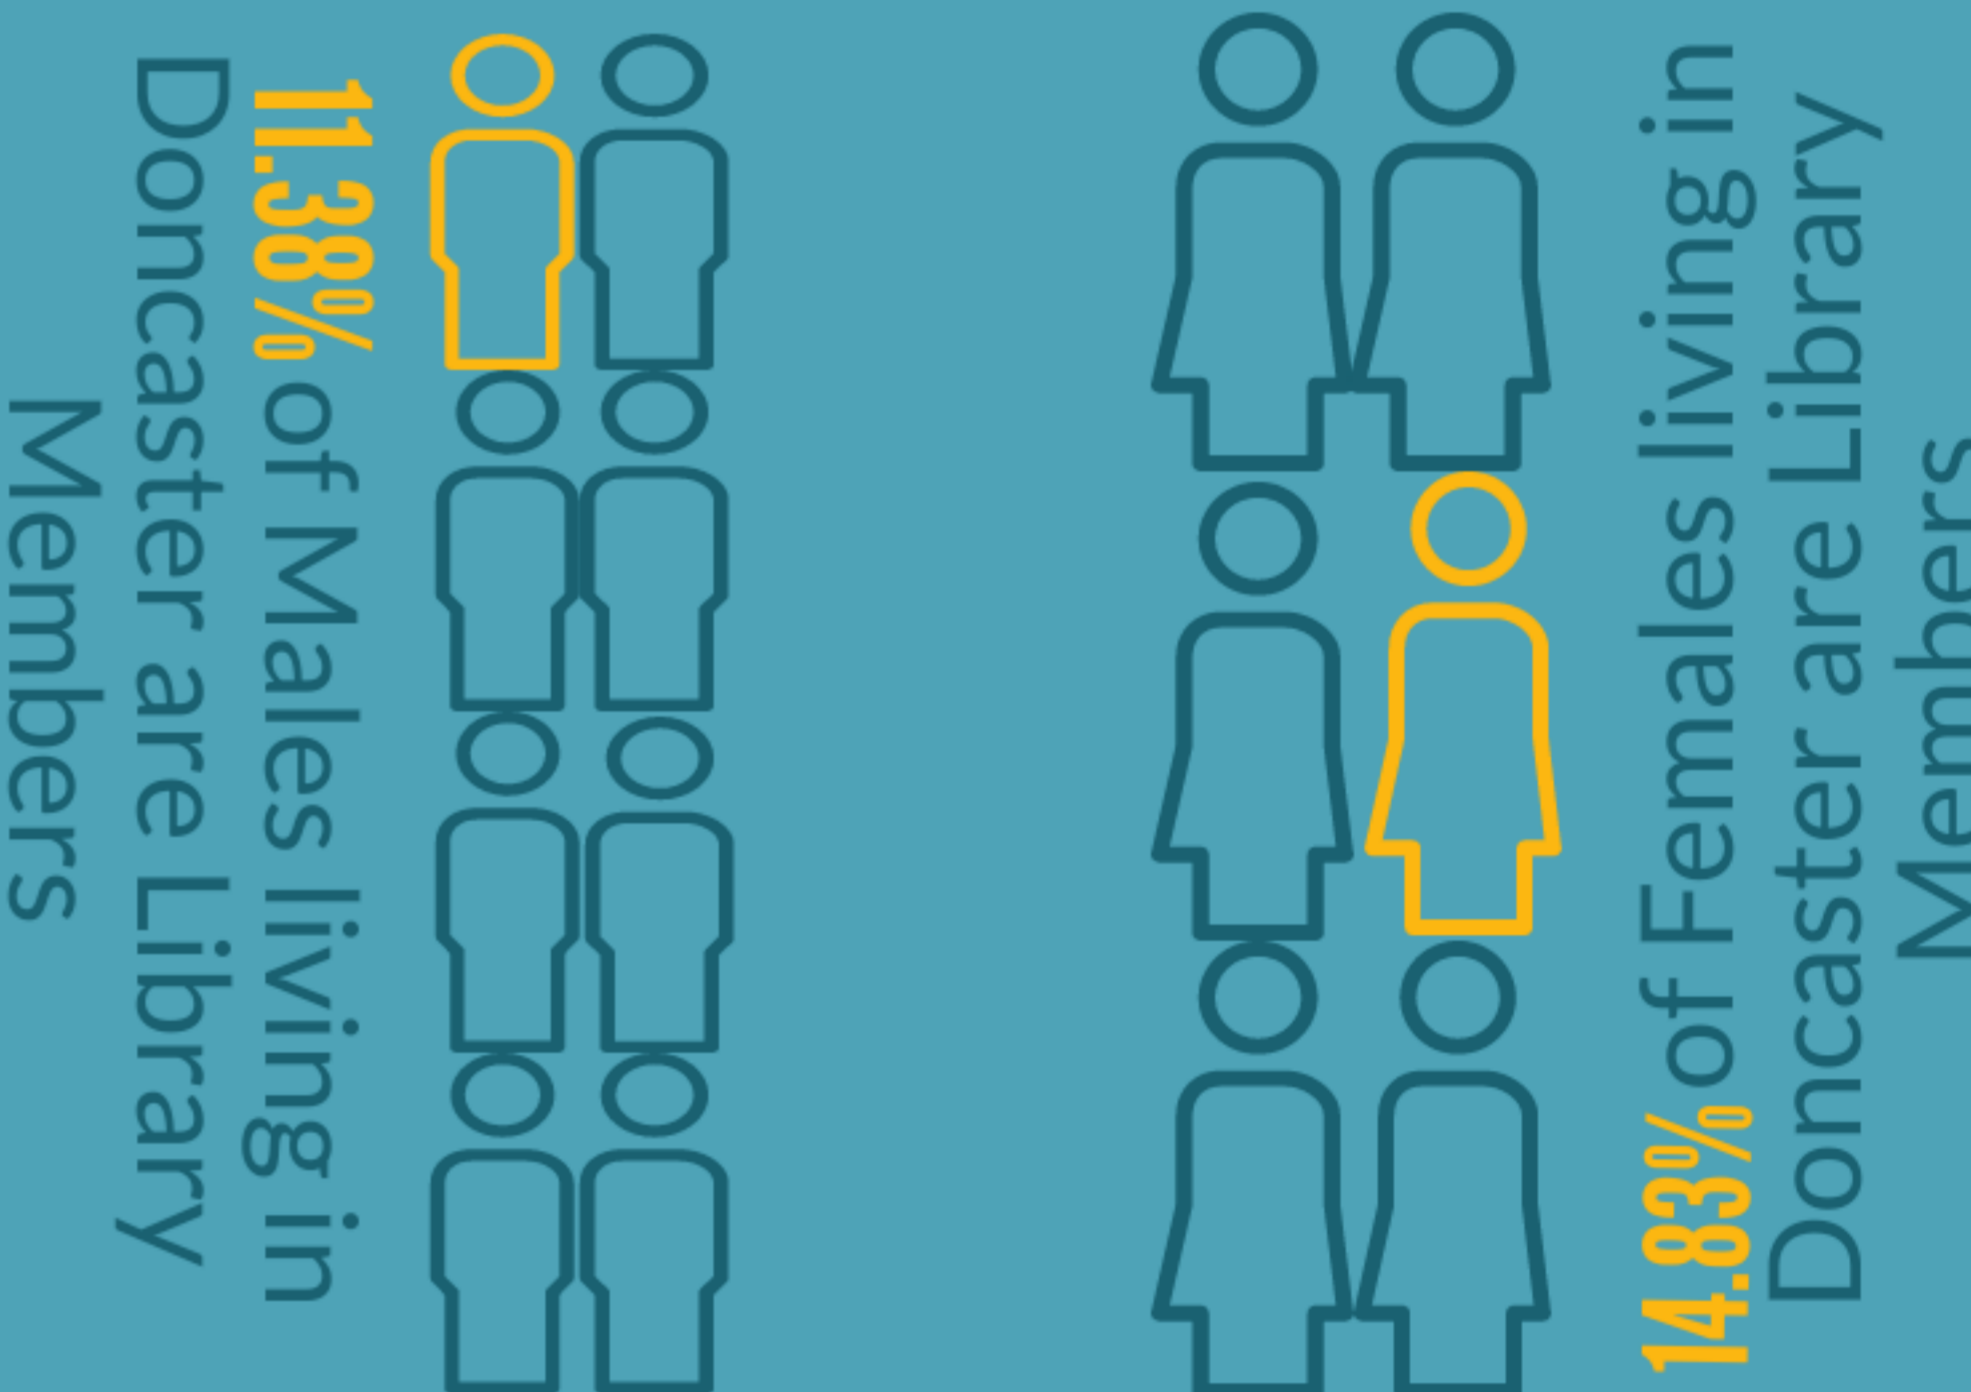

Service

December 2019

Overview

Library Service

Ethnicity Of Community

Ethnic Group	% of Library Community	% of Doncaster Community
White British	61.34%	91.8%
White Other	4.69%	3.4%
Mixed/Multiple	0.02%	1.1%
Asian/Asian British	2.76%	2.5%
Black/African/Caribbean/Black British	2.59%	0.8%
Other Ethnic Group	1.91%	0.4%
Ethnic Group not supplied	26.69%	0%

Total Library Members 40268

Library members with a disability 2.53%
Disability % for Doncaster 21.7%

46.24% of Library Members aged 0-18yrs are from a BME background

Heritage Services

Social Media

powered by