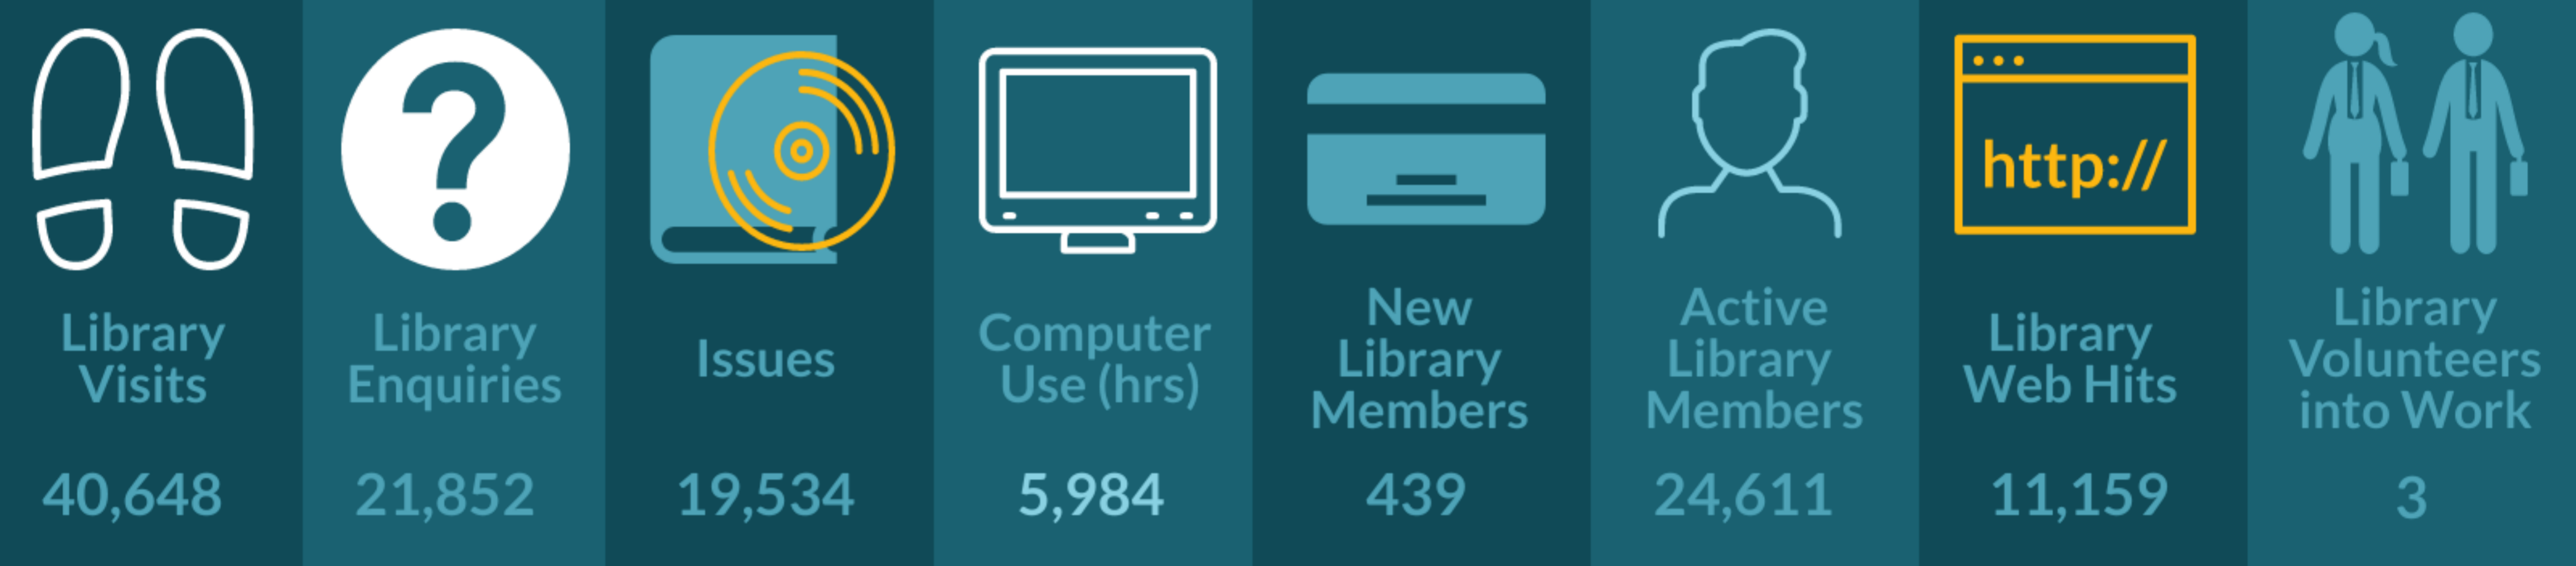

Service

December 2019

Overview

Library Service

Ethnicity Of Community

Ethnic Group	% of Library Community	% of Doncaster Community
White British	61.34%	91.8%
White Other	4.69%	3.4%
Mixed/Multiple	0.02%	1.1%
Asian/Asian British	2.76%	2.5%
Black/African/Caribbean/Black British	2.59%	0.8%
Other Ethnic Group	1.91%	0.4%
Ethnic Group not supplied	26.69%	0%

Total Library Members 40268

Library members with a disability 2.53%
Disability % for Doncaster 21.7%

46.24% of Library Members aged 0-18yrs are from a BME background

Heritage Services

Social Media

powered by