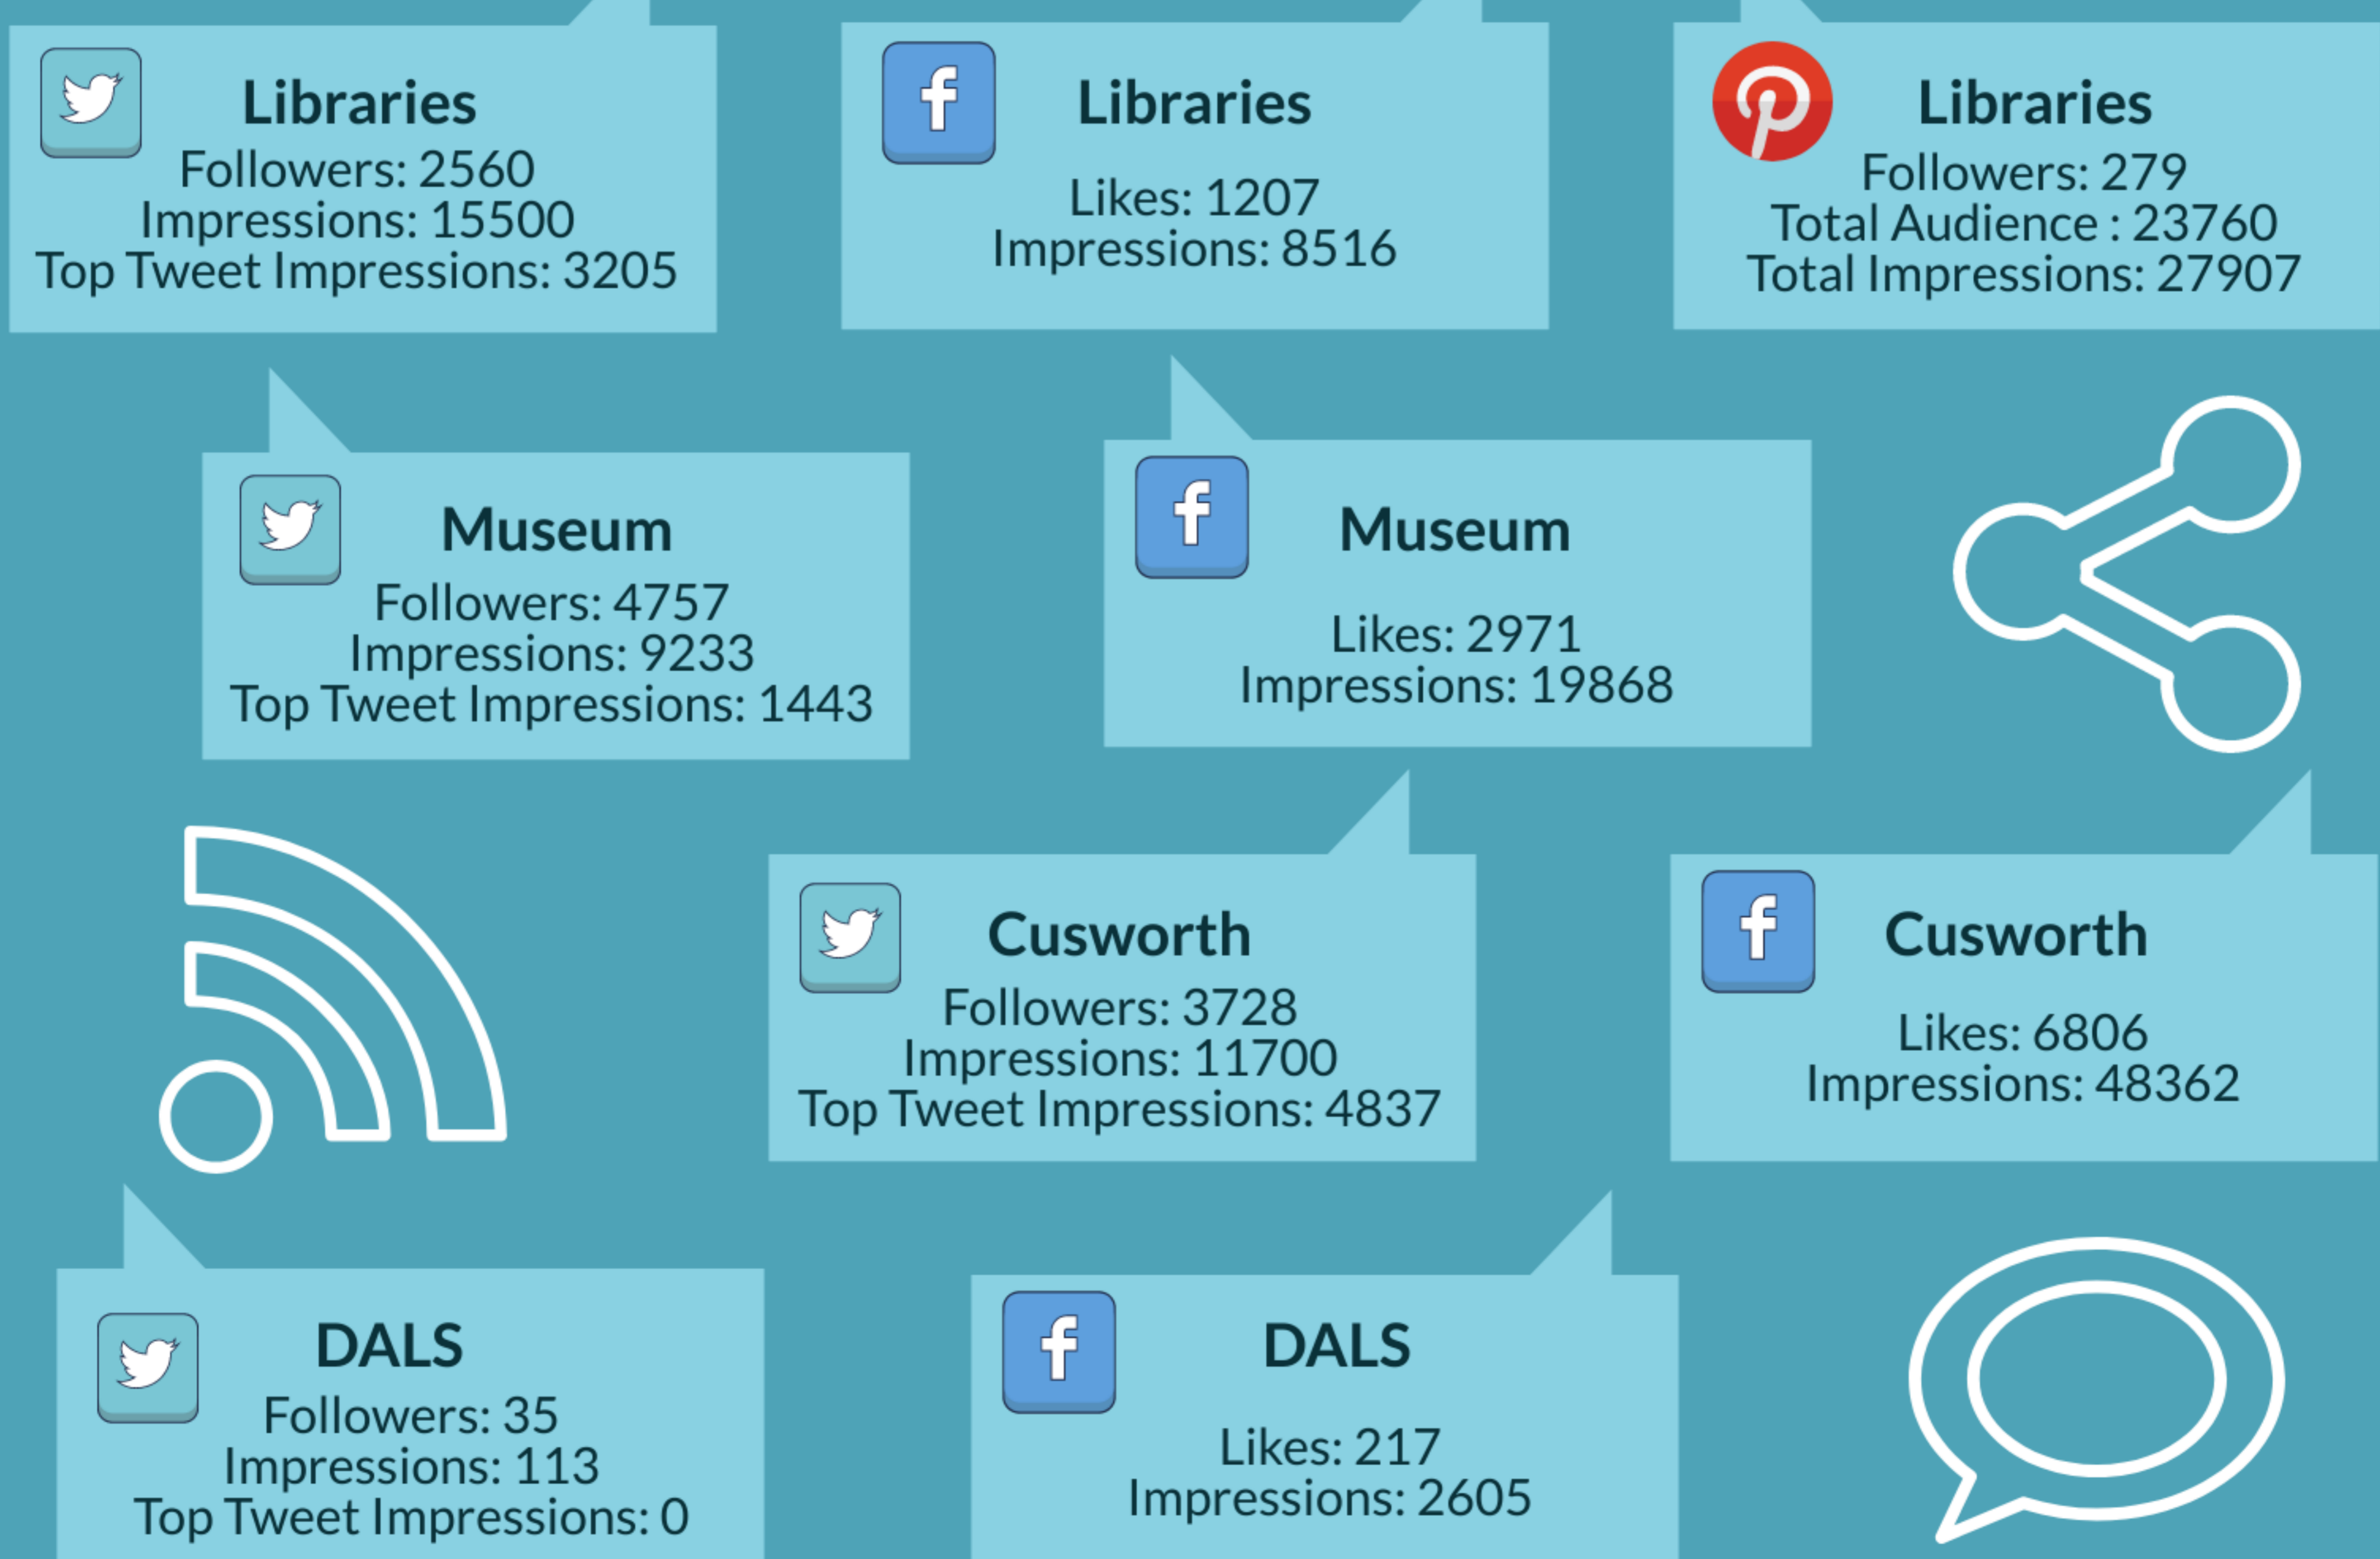

Service

December 2019

Overview

Library Service

Ethnicity Of Community

Ethnic Group	% of Library Community	% of Doncaster Community
White British	61.34%	91.8%
White Other	4.69%	3.4%
Mixed/Multiple	0.02%	1.1%
Asian/Asian British	2.76%	2.5%
Black/African/Caribbean/Black British	2.59%	0.8%
Other Ethnic Group	1.91%	0.4%
Ethnic Group not supplied	26.69%	0%

Total Library Members 40268

Library members with a disability 2.53%
Disability % for Doncaster 21.7%

46.24% of Library Members aged 0-18yrs are from a BME background

Heritage Services

Social Media

powered by