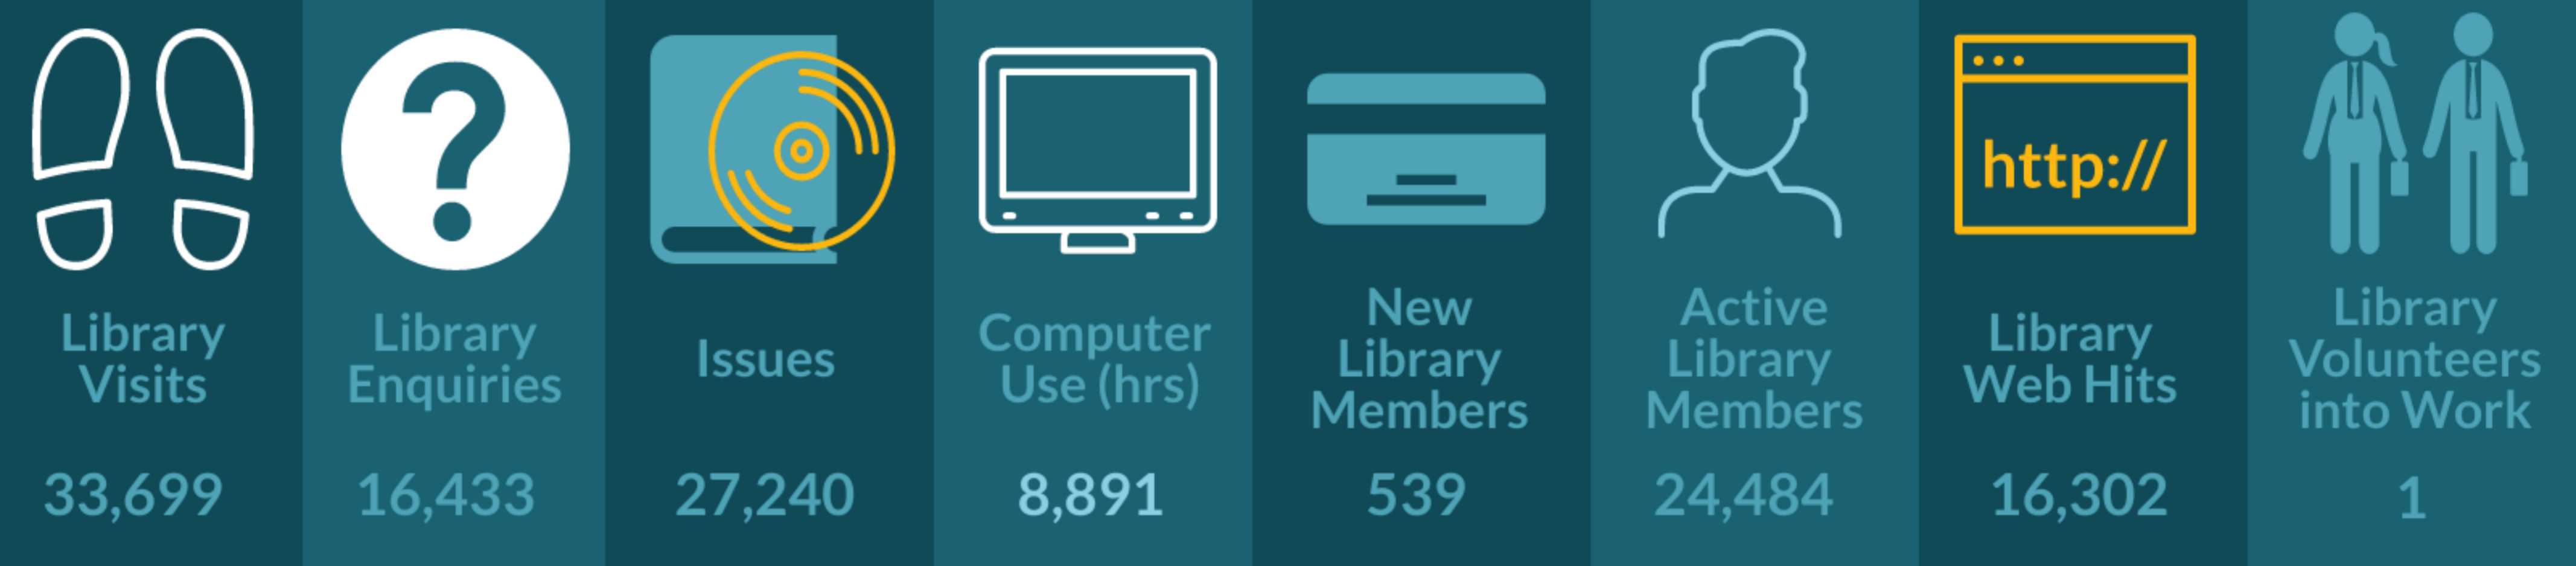

Service

January 2020

Overview

Library Service

Ethnicity Of Community

Ethnic Group	% of Library Community	% of Doncaster Community
White British	61.48%	91.8%
White Other	4.71%	3.4%
Mixed/Multiple	0.02%	1.1%
Asian/Asian British	2.79%	2.5%
Black/African/Caribbean/Black British	2.59%	0.8%
Other Ethnic Group	1.91%	0.4%
Ethnic Group not supplied	26.50%	0%

Total Library Members 40360

Library members with a disability 2.51%
Disability % for Doncaster 21.7%

46.16% of Library Members aged 0-18yrs are from a BME background

Heritage Services

Social Media

powered by