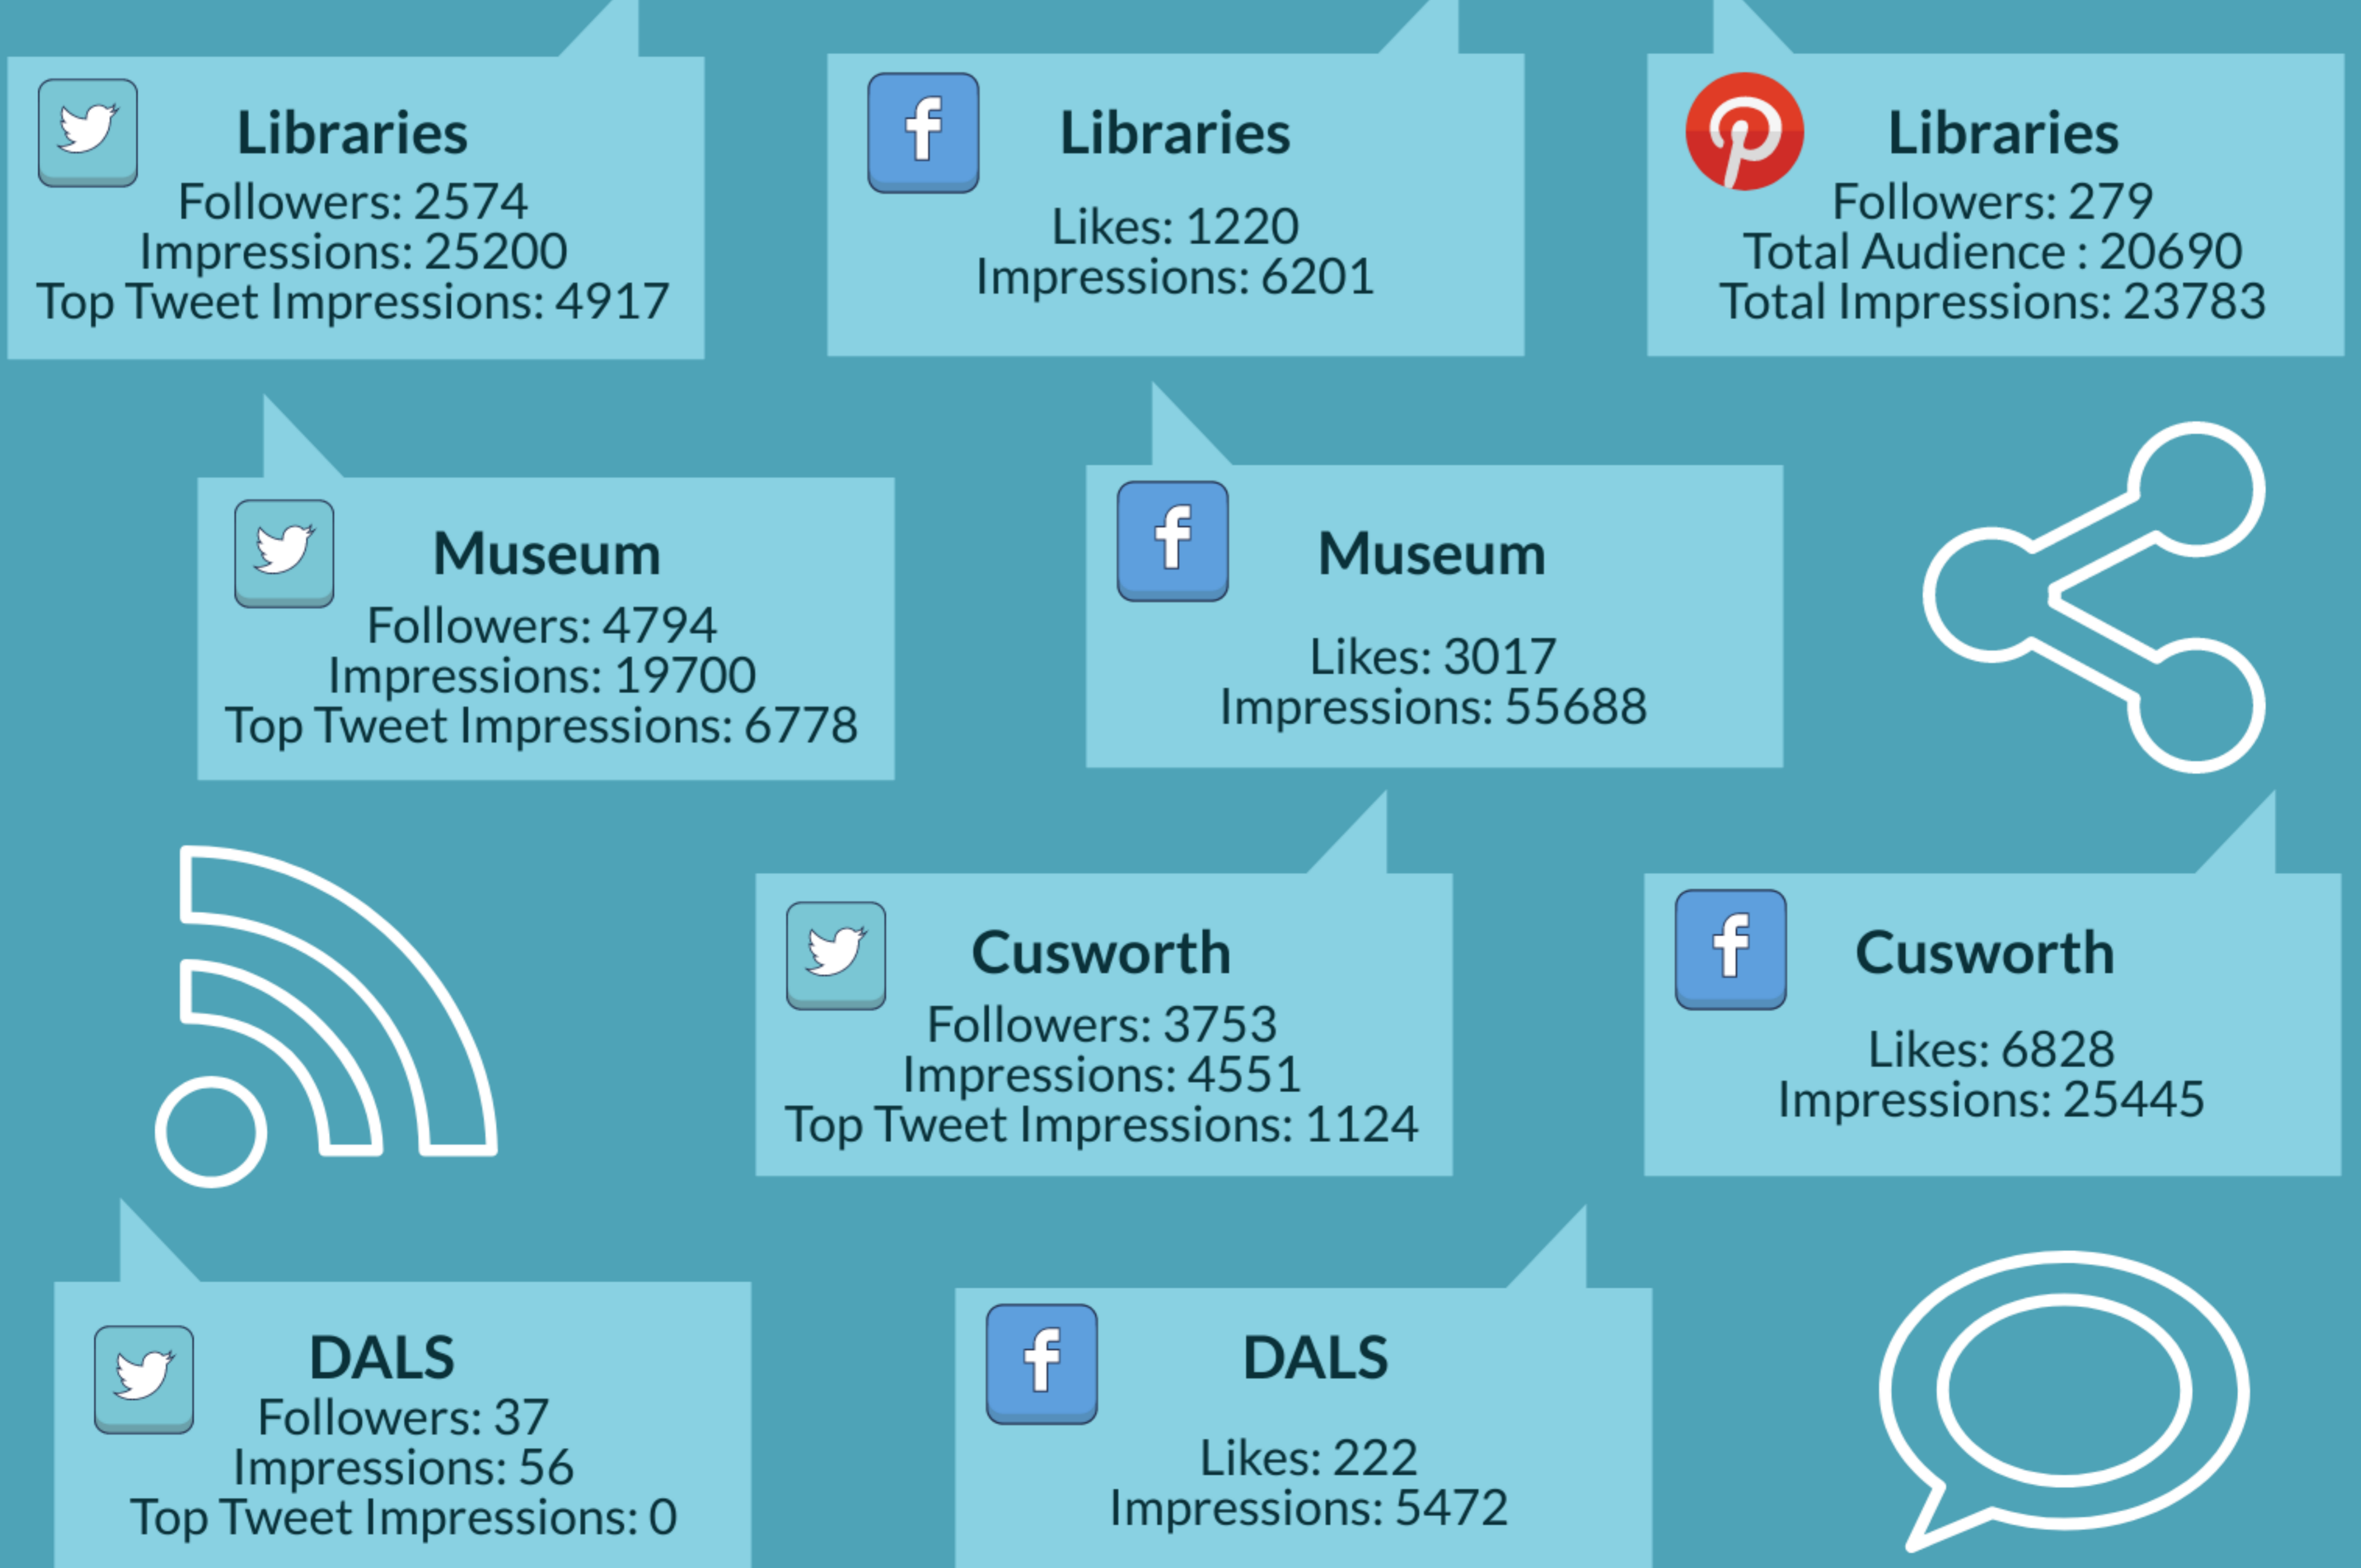

Service

January 2020

Overview

Library Service

Ethnicity Of Community

Ethnic Group	% of Library Community	% of Doncaster Community
White British	61.48%	91.8%
White Other	4.71%	3.4%
Mixed/Multiple	0.02%	1.1%
Asian/Asian British	2.79%	2.5%
Black/African/Caribbean/Black British	2.59%	0.8%
Other Ethnic Group	1.91%	0.4%
Ethnic Group not supplied	26.50%	0%

Total Library Members 40360

Library members with a disability 2.51%
Disability % for Doncaster 21.7%

46.16% of Library Members aged 0-18yrs are from a BME background

Heritage Services

Social Media

powered by