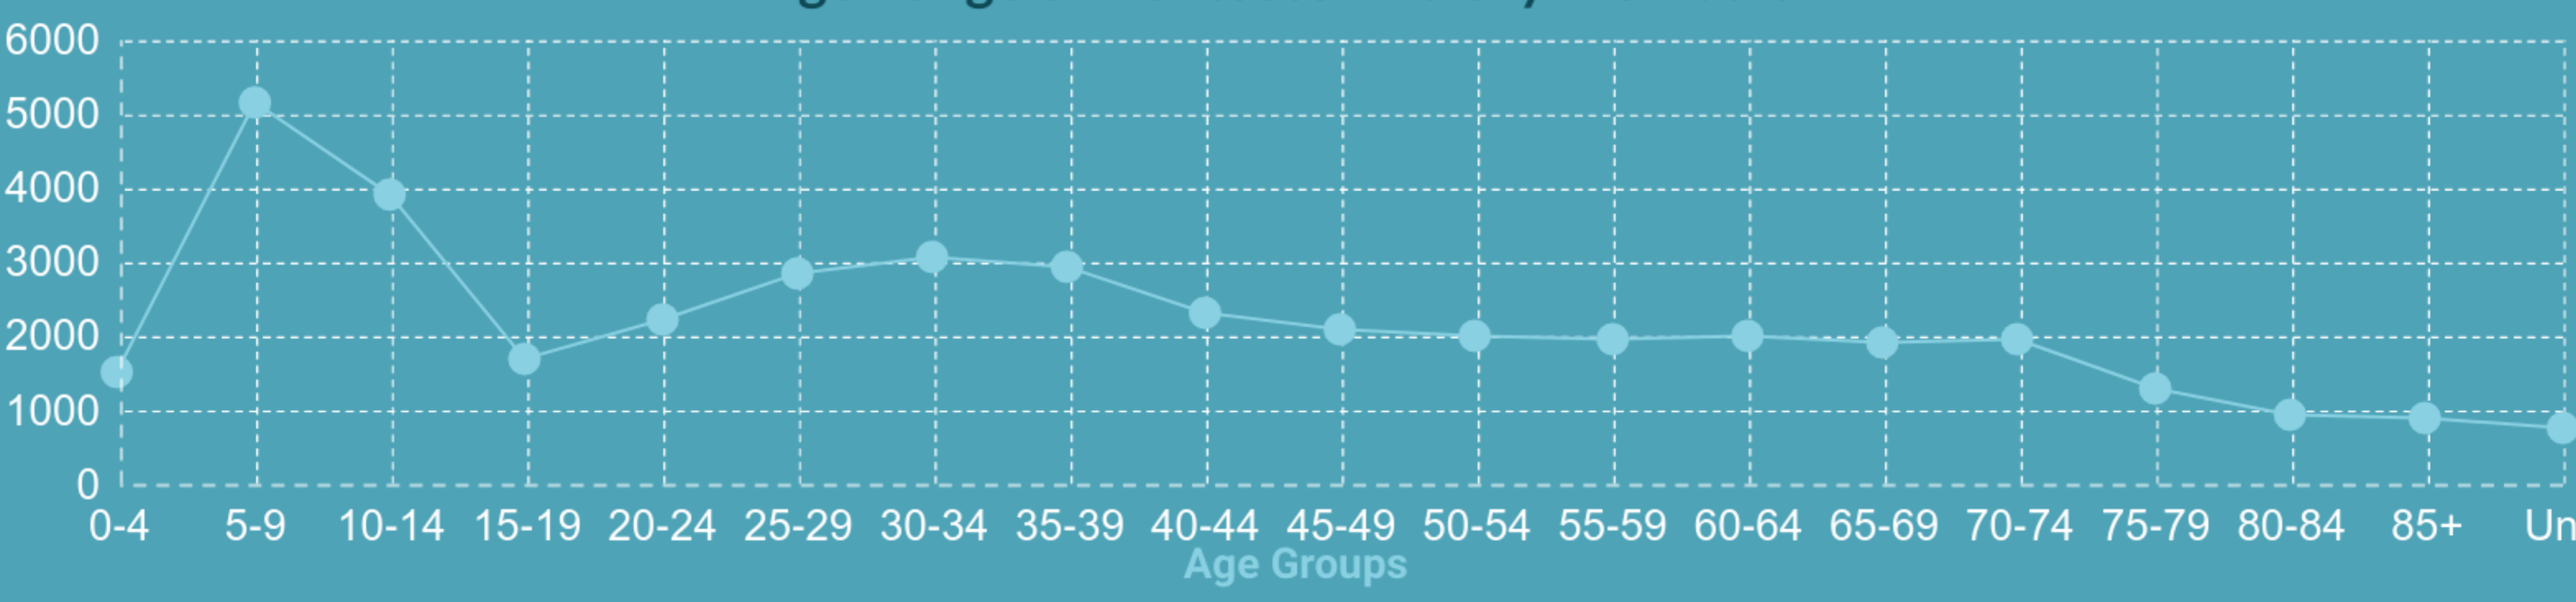

Service Overview

October 2019

Library Service

Age Range of Doncaster Library Members

Library Visits	Library Enquiries	Issues	Computer Use (hrs)	New Library Members	Active Library Members	Library Web Hits	Library Volunteers into Work
41,775	21,894	28,699	10,255	911	22,990	16,812	2

Ethnicity Of Community

Ethnic Group	% of Library Community	% of Doncaster Community
White British	61.03%	91.8%
White Other	4.71%	3.4%
Mixed/Multiple	0.02%	1.1%
Asian/Asian British	2.75%	2.5%
Black/African/Caribbean/Black British	2.58%	0.8%
Other Ethnic Group	1.87%	0.4%
Ethnic Group not supplied	27.04%	0%